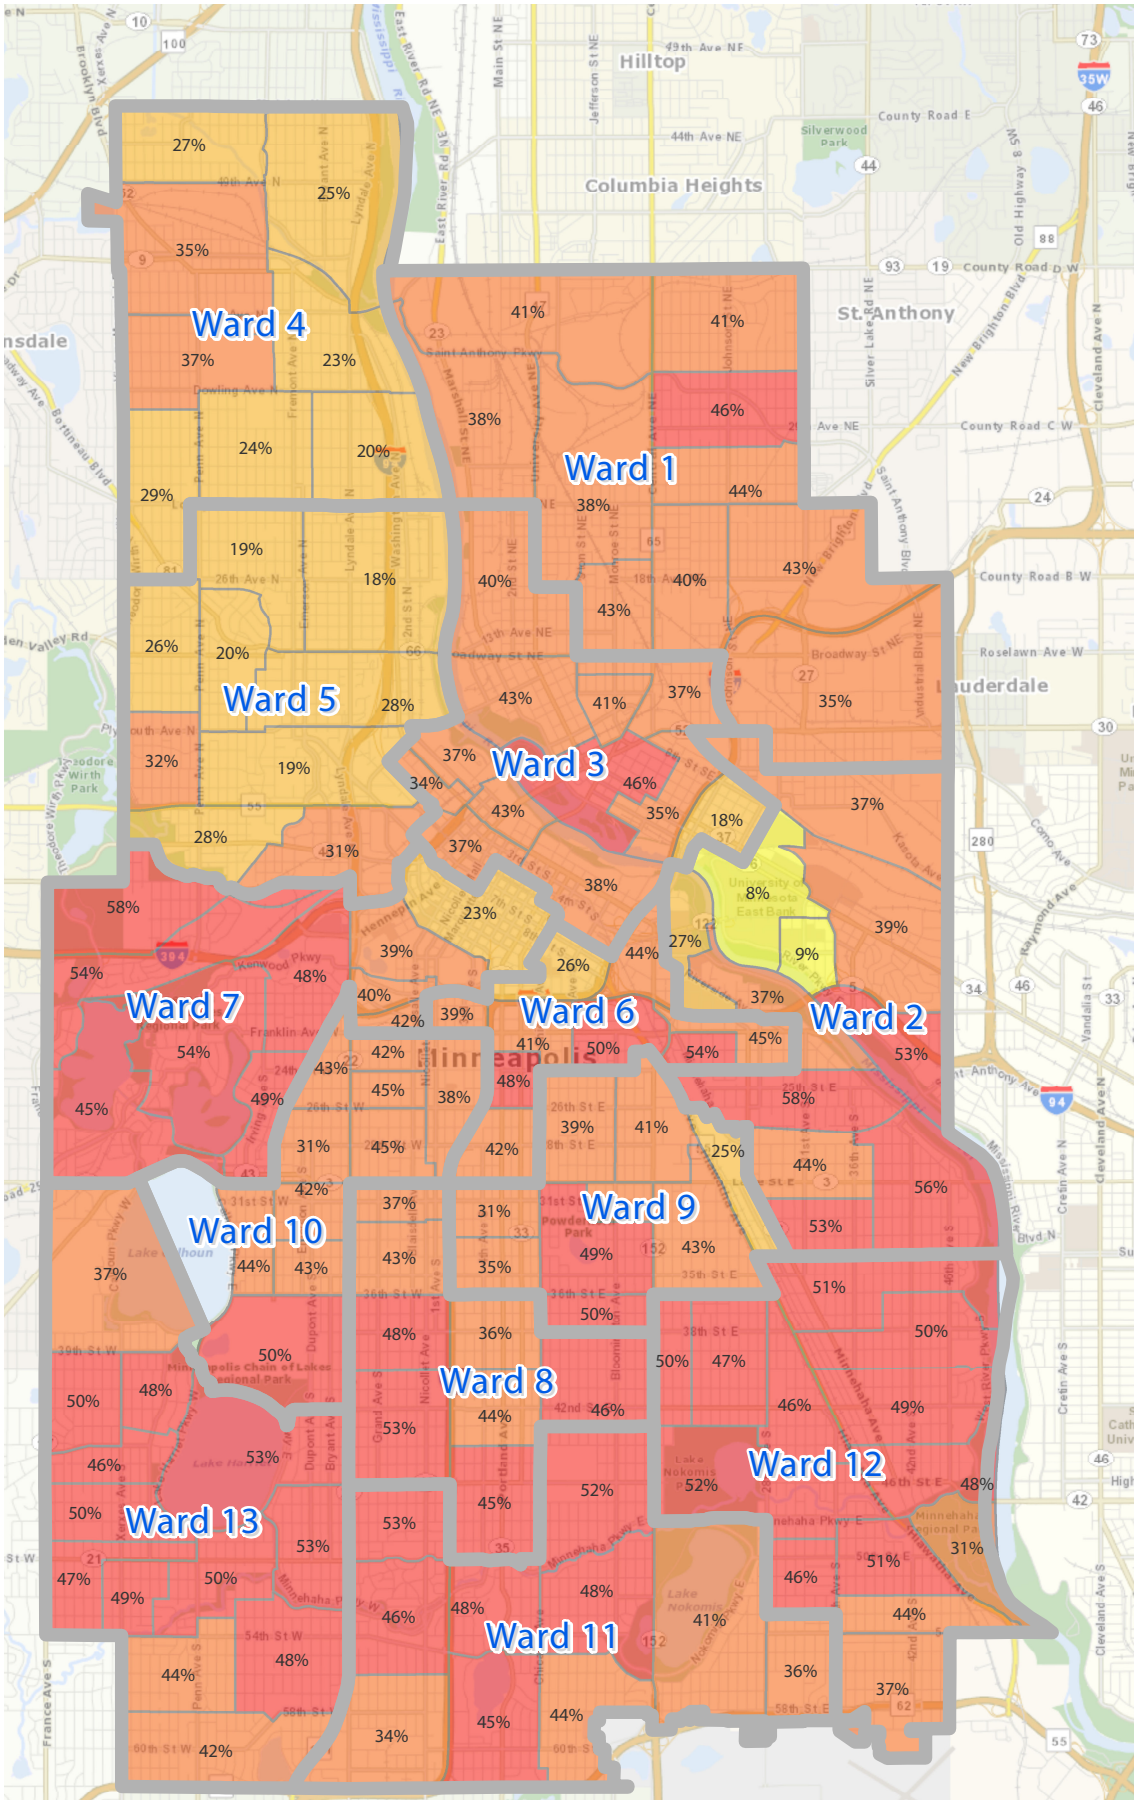

# 2018 Primary Election Registered Voter Turnout

## % by Precinct