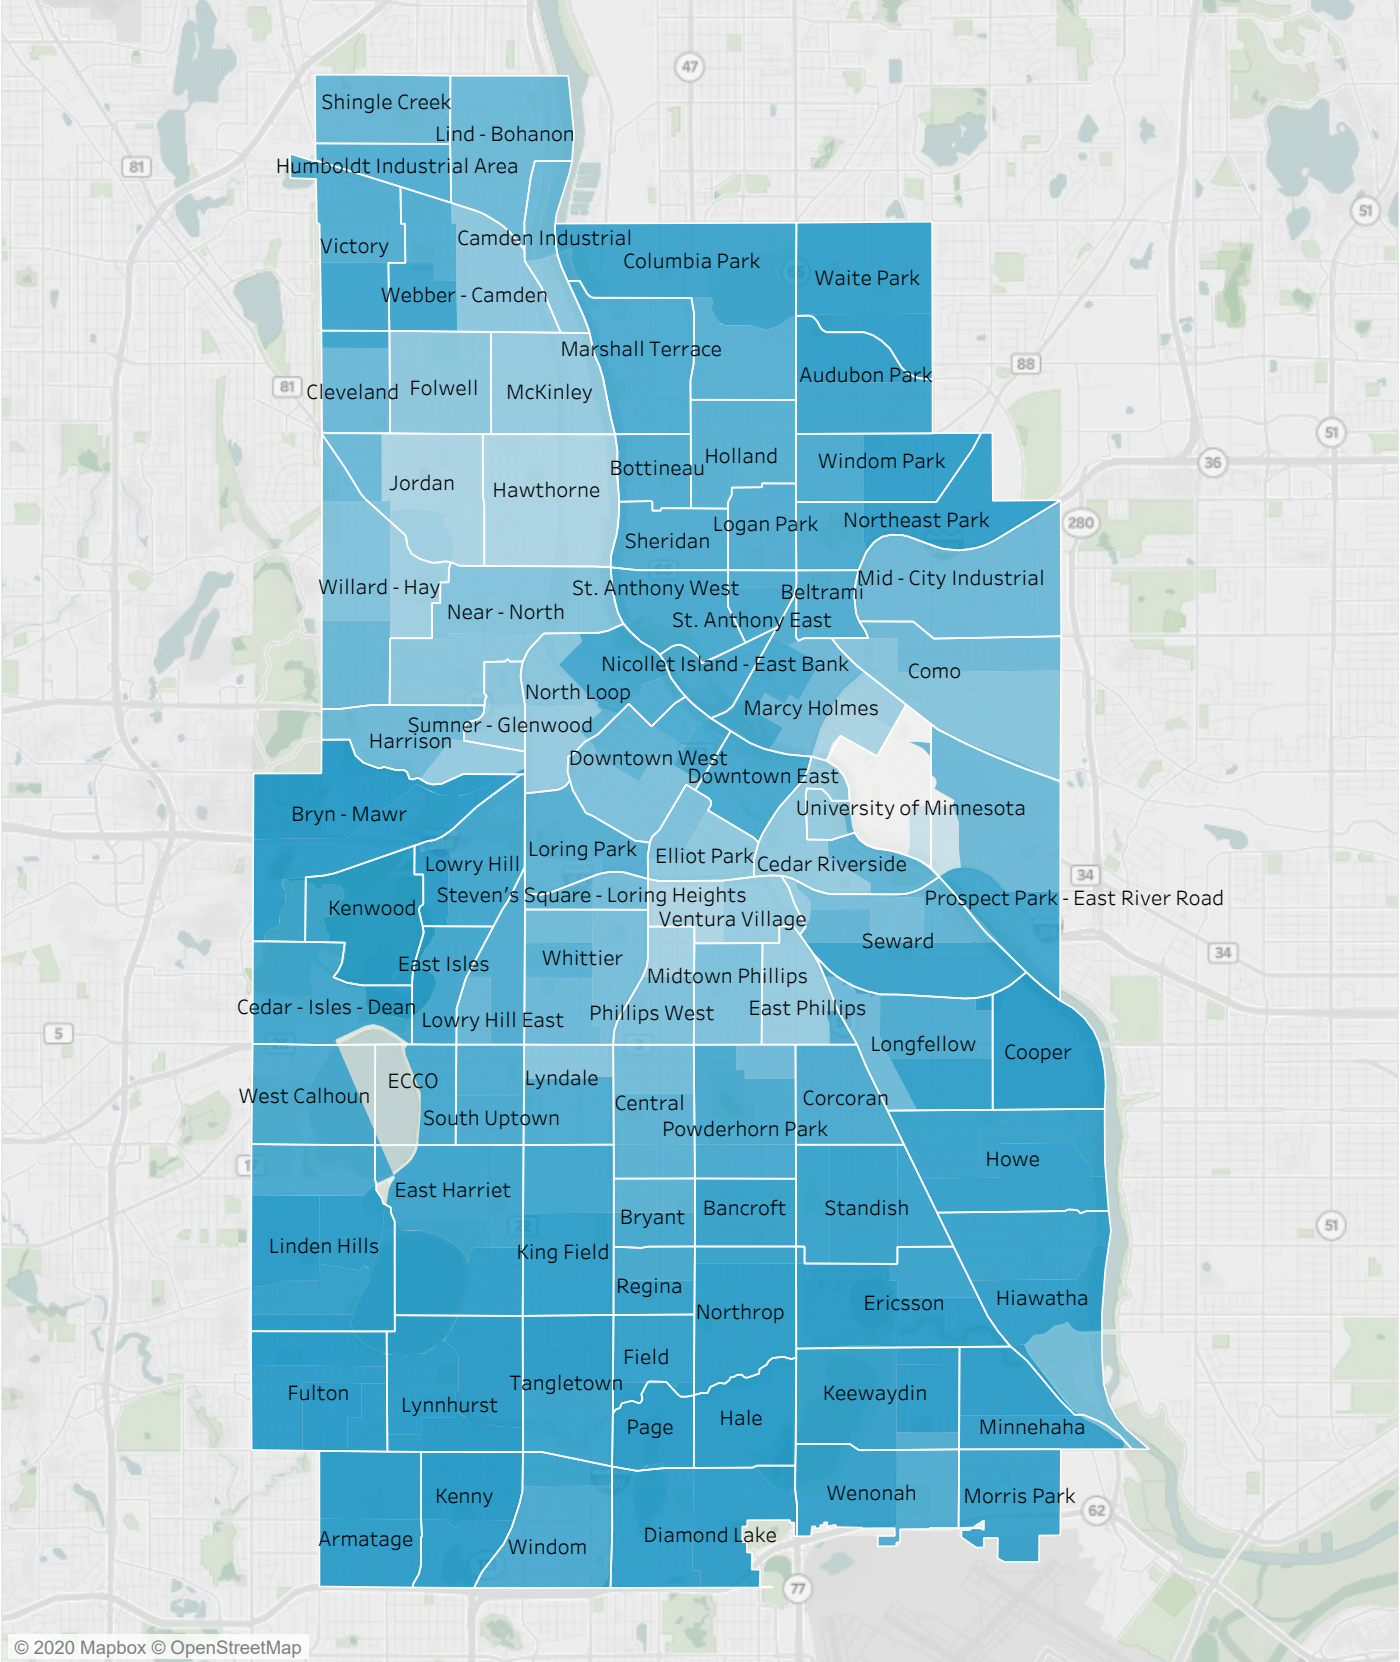

2020 General Election: Neighborhood Voter Turnout Heatmap

© 2020 Mapbox © OpenStreetMap

Registered Voter Turnout

46.6%

93.4%